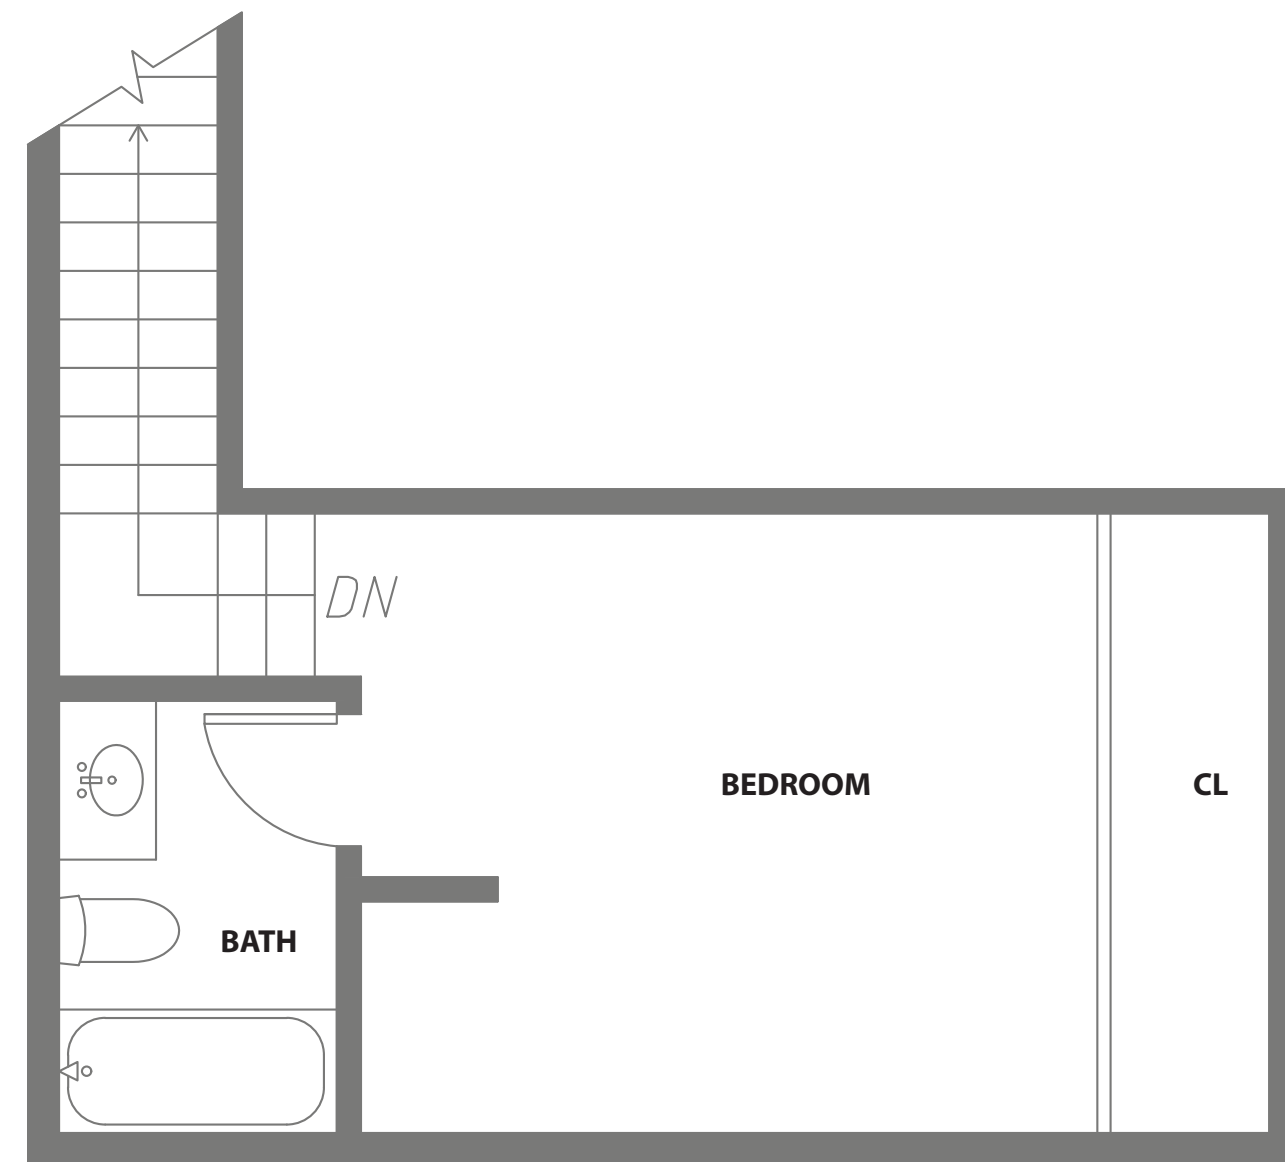

MAIN LEVEL

LOFT LEVEL

388 Townsend Street, #6
San Francisco, CA

1 Bed | 2 Bath